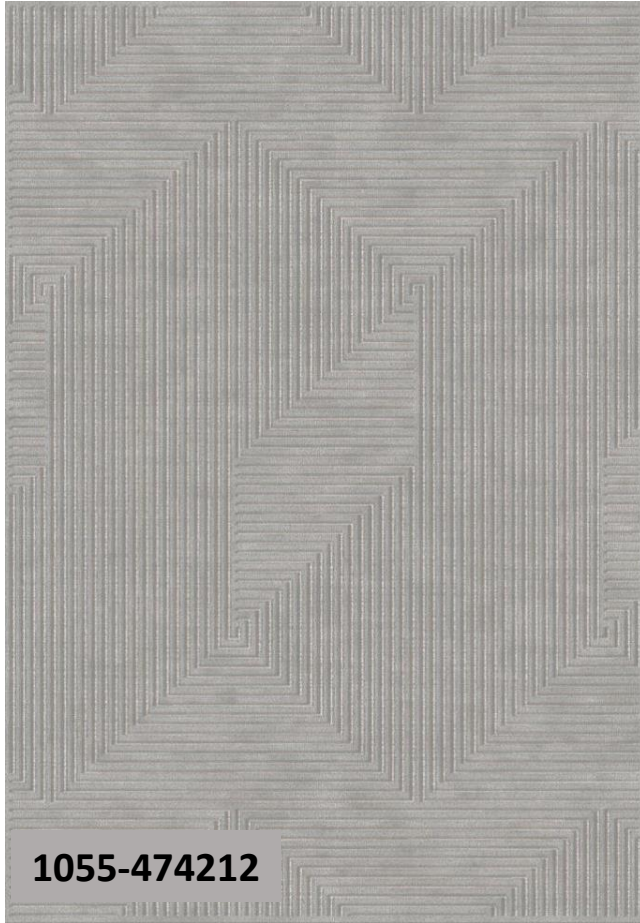

ALCHEMY

DE DIMORA

1055-474212