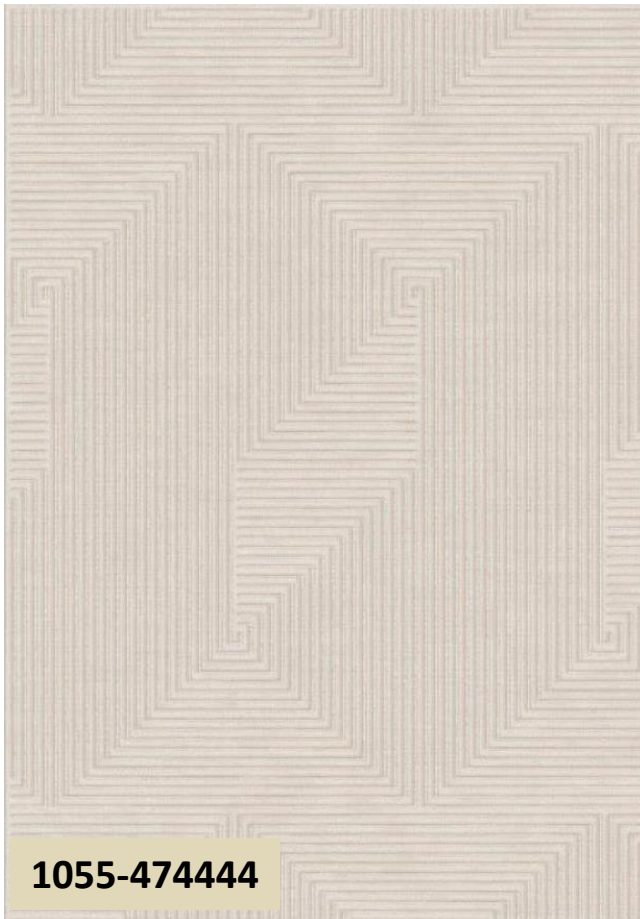

1055-474444